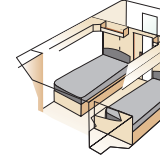

E9-TDL
Std: 196x120 + 186x60
KS: 196x140 + 186-196x60

E-TDL
Std: 2x196x78
KS: 2x196x88